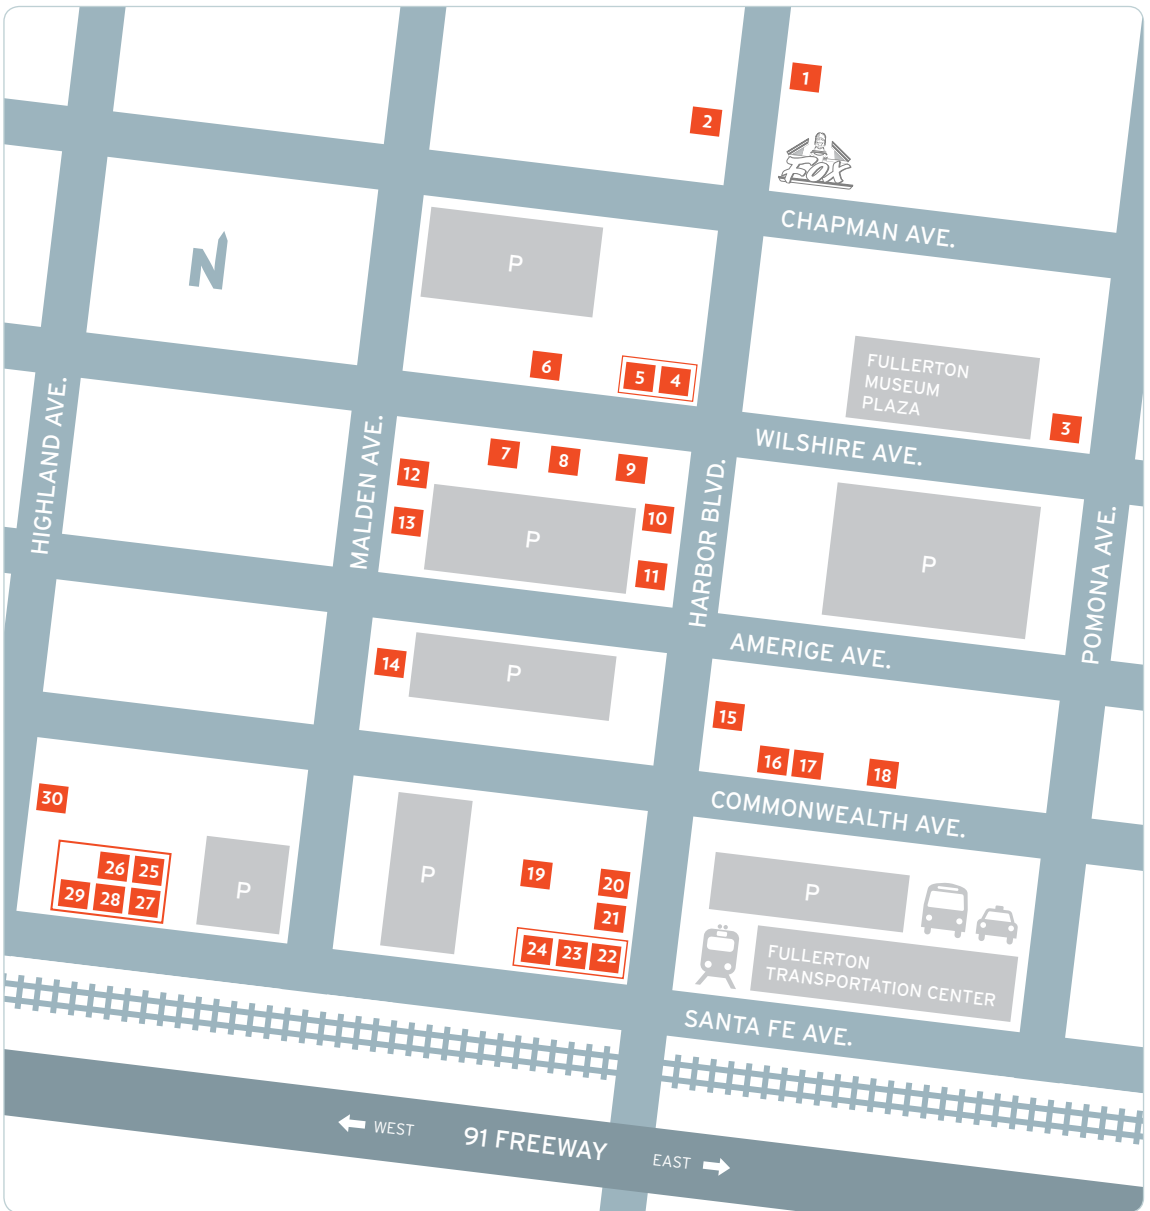

A FREE MULTI-VENUE
ART EVENT

**FIRST FRIDAY
OF EVERY MONTH**

STARTS
AT 6PM

DOWNTOWN FULLERTON ART WALK

JAN 6	FEB 3	MAR 2	APR 6	MAY 4	JUN 1
JUL 6	AUG 3	SEP 7	OCT 5	NOV 2	DEC 7

2012

[fullerton**art**walk.com](http://fullertonartwalk.com)

VENUES

MEDIA SPONSOR

Visit www.insidefullerton.com for current map and show descriptions.

1. **Pastel Art Gallery**
622 N. Harbor Blvd.
2. **Village Art Center**
529 N. Harbor Blvd.
3. **Fullerton Museum Center**
301 N. Pomona Ave.
www.ci.fullerton.ca.us/depts/museum
- VILLA DEL SOL
305 N. Harbor Blvd.
4. **Lolo Boutique**
www.loloboutique.com
5. **Unity Salon**
www.unitysalon.com
6. **Secret City Comics Society**
141 W. Wilshire Ave.
www.secretcitycomedy.com
7. **Eden Cafe**
124 W. Wilshire Ave.
www.edencafefullerton.com
8. **Lucero Photography**
112 W. Wilshire Ave.
www.lucero photography.com
9. **Tranquil Tea Lounge**
106 W. Wilshire Ave.
www.tranquiltealounge.com
10. **Buffalo Exchange**
215 N. Harbor Blvd.
www.buffaloexchange.com
11. **BTNC**
203 N. Harbor Blvd.
www.beatniconline.com

12. **Max Bloom's Cafe Noir**
220 N. Malden Ave.
maxbloomscafenoir.com
13. **Weavver Art Gallery**
210 N. Malden Ave.
www.weavver.com
14. **noco STUDIO**
120 N. Malden Ave.
www.nocostudio.com
15. **Elizabeth Designs**
106 1/2 N. Harbor Blvd.
16. **Out of Vogue**
109 E. Commonwealth Ave.
www.outofvogue.com
17. **Otto Shop & Gallery**
111 E. Commonwealth Ave.
www.shopotto.com
18. **Roadkill Ranch**
119 E. Commonwealth Ave.
www.roadkillranch.com
19. **Studio EMP**
112-B W. Commonwealth Ave.
www.studioemp.com

DOWNTOWN FULLERTON ART WALK